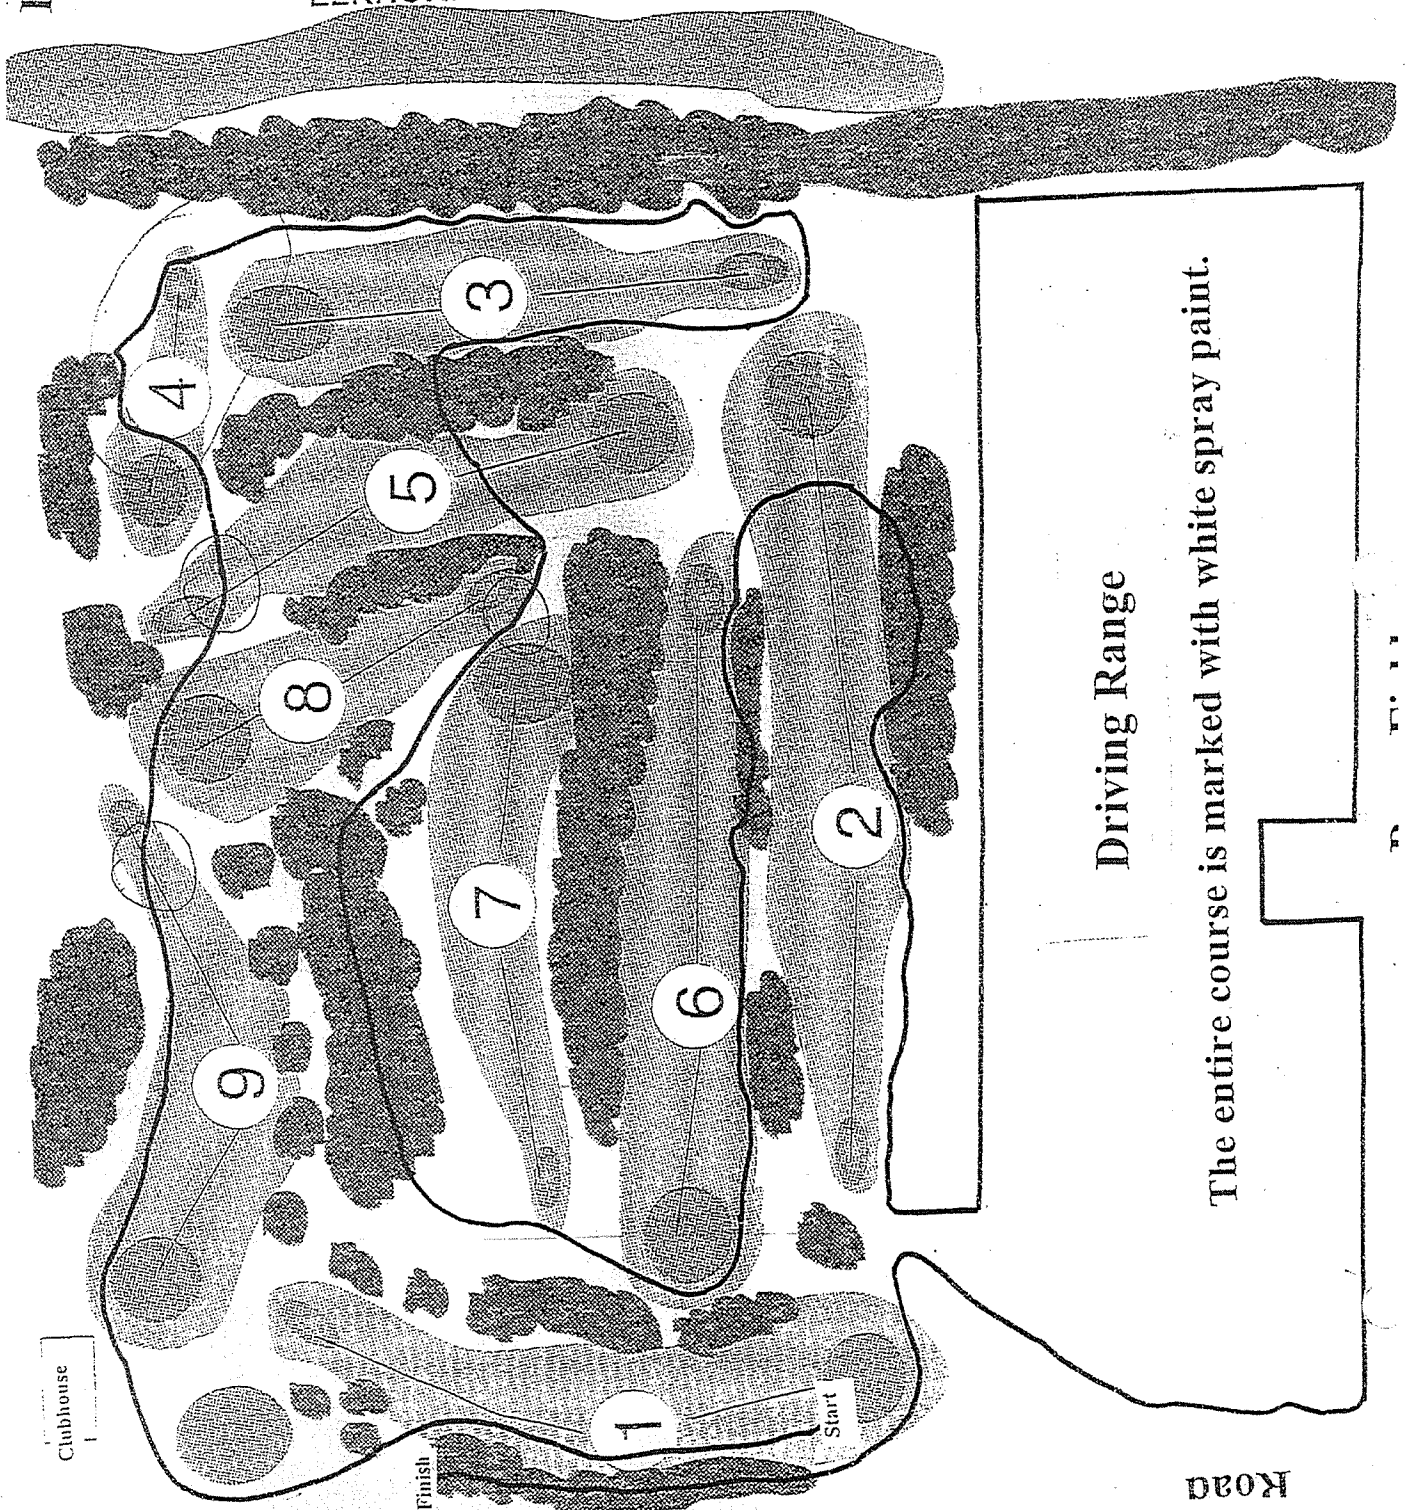

Boys = 5,000 M.

ELKHORN RIVER

Driving Range

The entire course is marked with white spray paint.

KO200